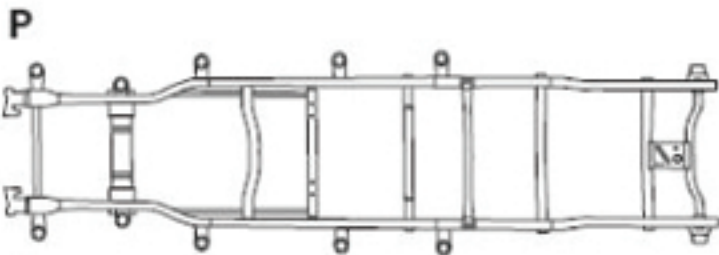

AUTO SUPPLY INC.

2346 W. Warren, Detroit, MI 48208

Phone: 313-894-1194

Fax: 313-894-0202

www.usautosupplymi.com

Extended Cab Truck Cut Sheet

PASSENGER SIDE

TOP VIEW

DRIVER SIDE

UNDERBODY VIEW

Please use the area below for a detail of cut instructions:

Notes:
