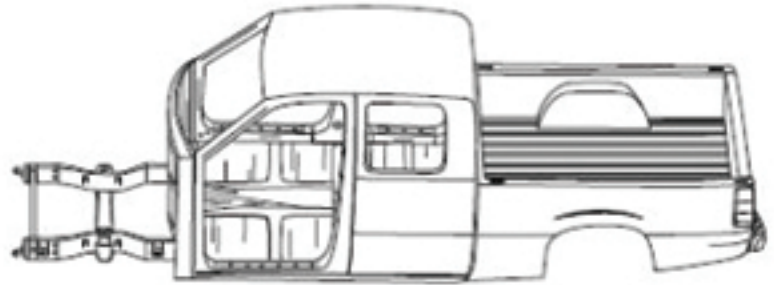

AUTO SUPPLY INC.

2346 W. Warren, Detroit, MI 48208

Phone: 313-894-1194

Fax: 313-894-0202

www.usautosupplymi.com

Extended Cab Truck Cut Sheet

PASSENGER SIDE

TOP VIEW

DRIVER SIDE

UNDERBODY VIEW

Please use the area below for a detail of cut instructions:

Notes:
